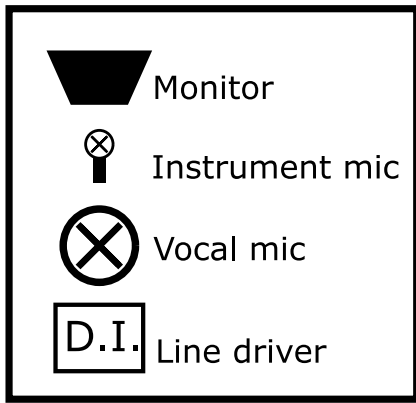

# Super Pleaser Tech rider/ kanalplan

BAS AMP

GTR AMP 2

GTR AMP 1

CH	Instrument	Signal
	Kick	Mic
	Snarre	Mic
	OH L	Condensor mic
	OH R	Condensor mic
	Bas	DI
	Keys	DI
	Zoom FX/backing	DI (L/R)
	Guitar1	Mic
	Guitar2	Mic
	Vocal1	Mic
	Vocal2	Mic
	Vocal3	Mic
	Vocal4	Mic