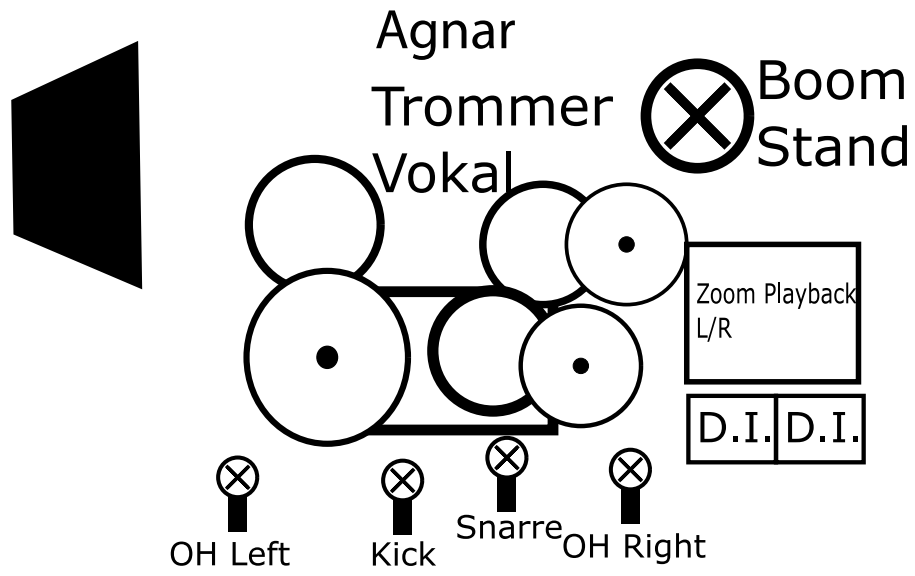

# Super Pleaser Tech rider/ kanalplan

BAS AMP

GTR AMP 2

GTR AMP 1

CH	Instrument	Signal
	Kick	Mic
	Snarre	Mic
	OH L	Condensor mic
	OH R	Condensor mic
	Bas	DI
	Keys	DI
	Zoom FX/backing	DI (L/R)
	Guitar1	Mic
	Guitar2	Mic
	Vocal1	Mic
	Vocal2	Mic
	Vocal3	Mic
	Vocal4	Mic